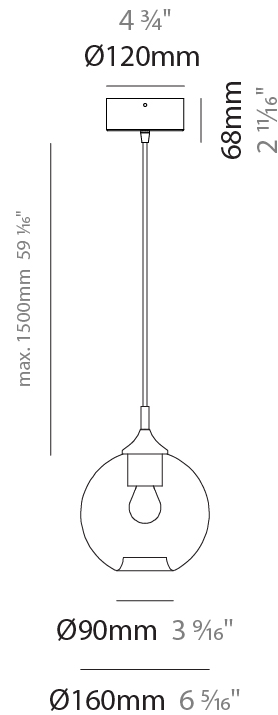

PROJECT	
TYPE	
SPECIFIER	
QUANTITY	
DATE	

PARIGI PALLA MONOPOINT SUSPENSION

D141093-

base number Finish
Options

- To build a product code in our configurator select the specify button on the base model # product page
- To build a manual product code on this datasheet choose from the options listed below in blue font and add the suffix to the base model #

GENERAL

Series: Parigi Palla
 Subseries: Parigi Palla Monopoint
 Brand: Cangini & Tucci
 Division: Design
 Mounting Type: Suspension
 Mounting Location: Ceiling
 Subcategory: Pendant

PHYSICAL

Shape: Sphere
 Diameter (mm): 160
 Diameter (in): 6 ⁵/₁₆
 Height (mm): 160
 Height (in): 6 ⁵/₁₆
 Max. Overall Height (mm): 1660
 Max. Overall Height (in): 65 ³/₈
 Light Distribution: Omnidirectional
 Weight (kg): 0.49
 Weight (lbs): 1.08
 Fixture Finish: [AMB / GRN / PNK / RUB / SKB / SMK / TOB / TRA](#)
 Holder Finish: CHR
 Fixture Material: Glass / Metal
 Cable Details: 1500mm Cable

ELECTRICAL

Number of Lamps: 1
 Lamp Type: LED Retrofit
 Bulb Included: Bulb Not Included
 Max. Wattage Per Lamp (W): 4
 Lamp Base: E12
 Input Voltage (V): 120

LED

OPTICAL

RATINGS AND CERTIFICATIONS

Certified By: Certified for North American Standards
 IP rating: IP20

GENERAL

Series: Parigi Palla
Subseries: Parigi Palla Monopoint
Brand: Cangini & Tucci
Division: Design
Mounting Type: Suspension
Mounting Location: Ceiling
Subcategory: Pendant

PHYSICAL

Shape: Sphere
Diameter (mm): 160
Diameter (in): 6 ⁵/₁₆
Height (mm): 160
Height (in): 6 ⁵/₁₆
Max. Overall Height (mm): 1660
Max. Overall Height (in): 65 ³/₈
Light Distribution: Omnidirectional
Weight (kg): 0.49
Weight (lbs): 1.1
Fixture Finish: [AMB / GRN / PNK / RUB / SKB / SMK / TOB / TRA](#)
Holder Finish: CHR
Fixture Material: Glass / Metal
Cable Details: 1500mm Cable